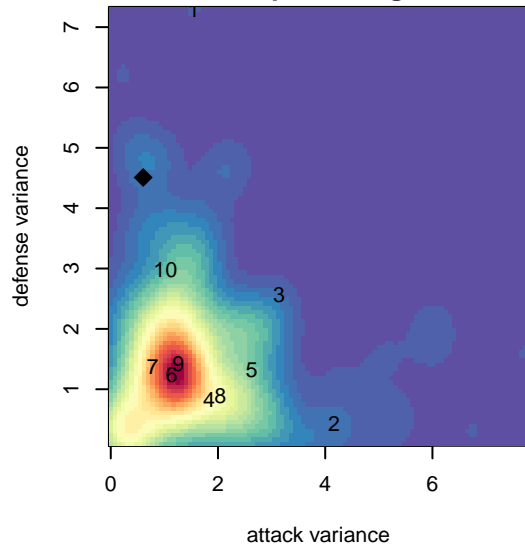

# BSC Portland Black G02

Bridlemile SC  
Portland, OR  
G02 total strength=1070  
attack=3.29 defense=1.97  
spr league = PTT Win G02 Div 1 White

alt names used:  
BSC 02G Black

Venues played:  
2017 PTT Winter G02 Division 1 White

**attack and defense variance (black dot)  
relative to other teams  
and top 10 in region**

**attack and defense rating  
relative to others at age  
and all opponents in last 13 months**

**Performance relative to 13 month average**